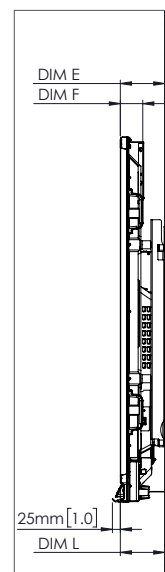

### PHYSICAL SPECIFICATIONS

Panel Dimensions	70" 4K: 1668 x 1033 x 95 mm (65.7 x 40.7 x 3.7 in) 75" 4K: 1764 x 1089 x 109 mm (69.4 x 42.9 x 4.3 in) 86" 4K: 2014 x 1231 x 109 mm (79.3 x 48.5 x 4.3 in)
Packed Dimensions	70" 4K: 1796 x 1145 x 278 mm (70.7 x 45.1 x 11.0 in) 75" 4K: 1895 x 1200 x 278 mm (74.6 x 47.2 x 11.0 in) 86" 4K: 2140 x 1350 x 278 mm (84.3 x 53.1 x 11.0 in)
Net Weight	70" 4K: 53 kg (117 lbs) 75" 4K: 60 kg (132 lbs) 86" 4K: 75 kg (165 lbs)
Packed Weight	70" 4K: 75.5 kg (166.4 lbs) 75" 4K: 85.5 kg (188.5 lbs) 86" 4K: 101.6 kg (224.0 lbs)
Wall Mount Dimensions	1010 x 720 x 52 mm (39.8 x 28.3 x 2.0 in)
VESA Mount Point	70" 4K: 600 x 400 mm (23.6 x 15.7 in) 75" 4K: 800 x 400 mm (31.5 x 15.7 in) 86" 4K: 800 x 400 mm (31.5 x 15.7 in)

## TECHNICAL DRAWINGS

70"

Front

DIM	DIMENSION (MM)	DIMENSION (IN)
A	1768	70.0
B	1541	60.7
C	867	34.1
D	1107	43.6
E	136	5.4
F	67	2.6
G	1033	40.7
H	1668	65.7
I	600	23.6
J Min	157	6.2
J Max	295	11.6
K Min	1157	45.6
K Max	1295	51.0
L	95	3.7

## TECHNICAL DRAWINGS

75"

Front

DIM	DIMENSION (MM)	DIMENSION (IN)
A	1894	75.6
B	1651	65.0
C	928	36.5
D	1103	43.4
E	133	5.2
F	67	2.6
G	1089	42.9
H	1764	69.4
I	800	31.5
J Min	214	8.4
J Max	352	13.9
K Min	1215	47.8
K Max	1353	53.3
L	109	4.3

## TECHNICAL DRAWINGS

86"

Front

DIM	DIMENSION (MM)	DIMENSION (IN)
A	2176	85.6
B	1896	74.7
C	1067	42.0
D	1107	43.6
E	134	5.3
F	67	2.6
G	1231	48.5
H	2014	79.3
I	800	31.5
J Min	286	11.3
J Max	424	16.7
K Min	1286	50.6
K Max	1424	56.1
L	109	4.3