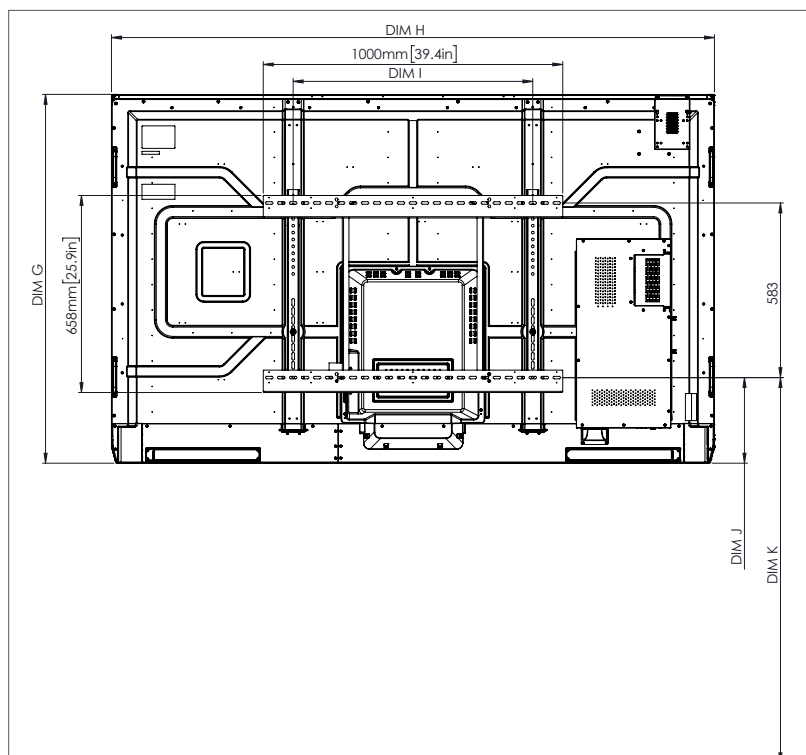

DIM	DIMENSION (MM)	DIMENSION (IN)
A	2176	85.6
B	1896	74.7
C	1067	42.0
D	1107	43.6
E	134	5.3
F	67	2.6
G	1231	48.5
H	2014	79.3
I	800	31.5
J Min	286	11.3
J Max	424	16.7
K Min	1286	50.6
K Max	1424	56.1
L	109	4.3

Back