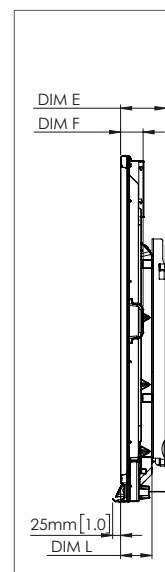

TECHNICAL DRAWINGS

70"

Front

DIM	DIMENSION (MM)	DIMENSION (IN)
A	1768	70.0
B	1541	60.7
C	867	34.1
D	1107	43.6
E	136	5.4
F	67	2.6
G	1033	40.7
H	1668	65.7
I	600	23.6
J Min	157	6.2
J Max	295	11.6
K Min	1157	45.6
K Max	1295	51.0
L	95	3.7

Back

Side

Page 3