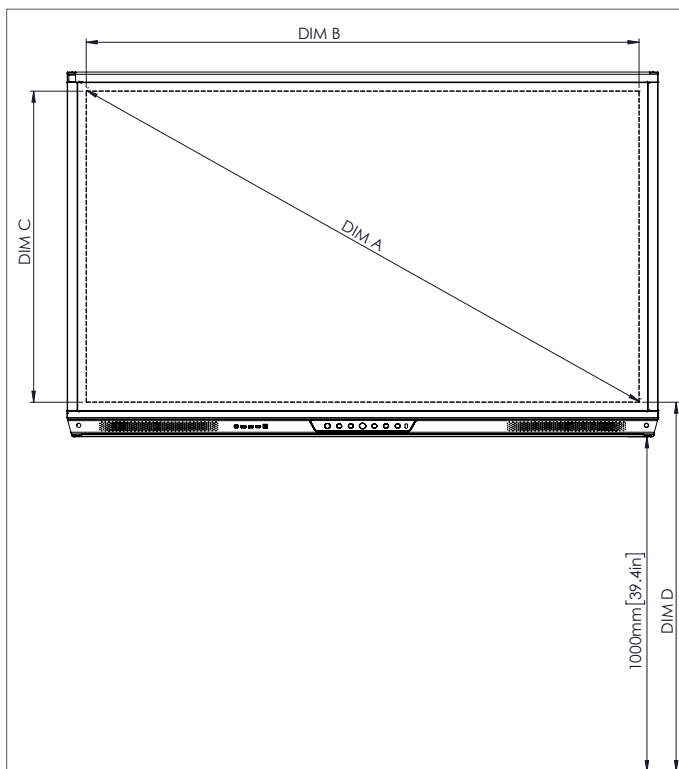

### PHYSICAL SPECIFICATIONS

Panel Dimensions	70" 4K: 1668 x 1033 x 95 mm (65.7 x 40.7 x 3.7 in) 75" 4K: 1764 x 1089 x 109 mm (69.4 x 42.9 x 4.3 in) 86" 4K: 2014 x 1231 x 109 mm (79.3 x 48.5 x 4.3 in)
Packed Dimensions	70" 4K: 1796 x 1145 x 278 mm (70.7 x 45.1 x 11.0 in) 75" 4K: 1895 x 1200 x 278 mm (74.6 x 47.2 x 11.0 in) 86" 4K: 2140 x 1350 x 278 mm (84.3 x 53.1 x 11.0 in)
Net Weight	70" 4K: 53 kg (117 lbs) 75" 4K: 60 kg (132 lbs) 86" 4K: 75 kg (165 lbs)
Packed Weight	70" 4K: 75.5 kg (166.4 lbs) 75" 4K: 85.5 kg (188.5 lbs) 86" 4K: 101.6 kg (224.0 lbs)
Wall Mount Dimensions	1010 x 720 x 52 mm (39.8 x 28.3 x 2.0 in)
VESA Mount Point	70" 4K: 600 x 400 mm (23.6 x 15.7 in) 75" 4K: 800 x 400 mm (31.5 x 15.7 in) 86" 4K: 800 x 400 mm (31.5 x 15.7 in)

## TECHNICAL DRAWINGS

70"

Front

DIM	DIMENSION (MM)	DIMENSION (IN)
A	1768	70.0
B	1541	60.7
C	867	34.1
D	1107	43.6
E	136	5.4
F	67	2.6
G	1033	40.7
H	1668	65.7
I	600	23.6
J Min	157	6.2
J Max	295	11.6
K Min	1157	45.6
K Max	1295	51.0
L	95	3.7

## TECHNICAL DRAWINGS

75"

Front

DIM	DIMENSION (MM)	DIMENSION (IN)
A	1894	75.6
B	1651	65.0
C	928	36.5
D	1103	43.4
E	133	5.2
F	67	2.6
G	1089	42.9
H	1764	69.4
I	800	31.5
J Min	214	8.4
J Max	352	13.9
K Min	1215	47.8
K Max	1353	53.3
L	109	4.3

## TECHNICAL DRAWINGS

86"

Front

DIM	DIMENSION (MM)	DIMENSION (IN)
A	2176	85.6
B	1896	74.7
C	1067	42.0
D	1107	43.6
E	134	5.3
F	67	2.6
G	1231	48.5
H	2014	79.3
I	800	31.5
J Min	286	11.3
J Max	424	16.7
K Min	1286	50.6
K Max	1424	56.1
L	109	4.3