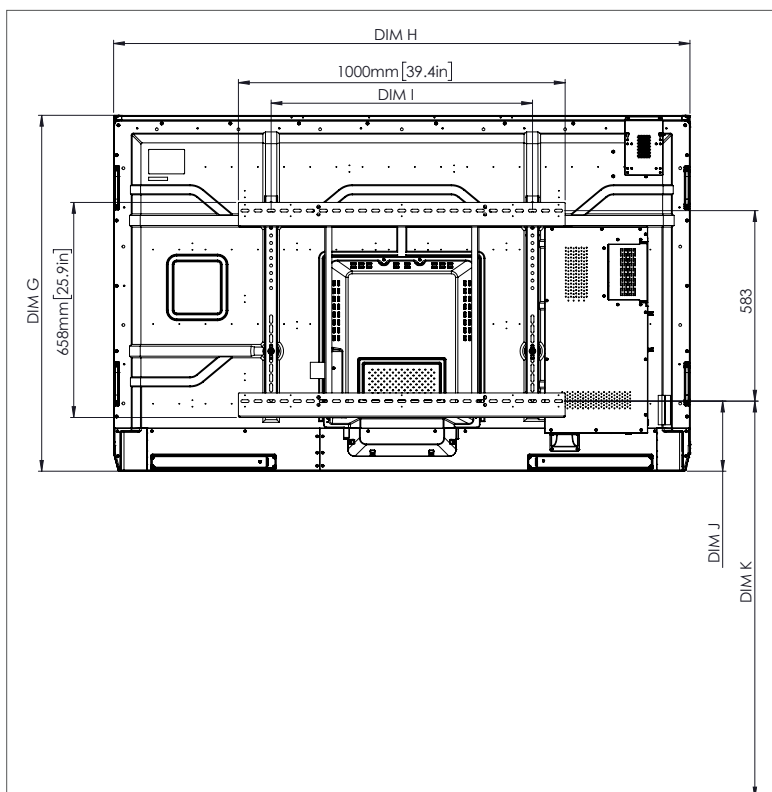

DIM	DIMENSION (MM)	DIMENSION (IN)
A	1894	75.6
B	1651	65.0
C	928	36.5
D	1103	43.4
E	133	5.2
F	67	2.6
G	1089	42.9
H	1764	69.4
I	800	31.5
J Min	214	8.4
J Max	352	13.9
K Min	1215	47.8
K Max	1353	53.3
L	109	4.3

Back