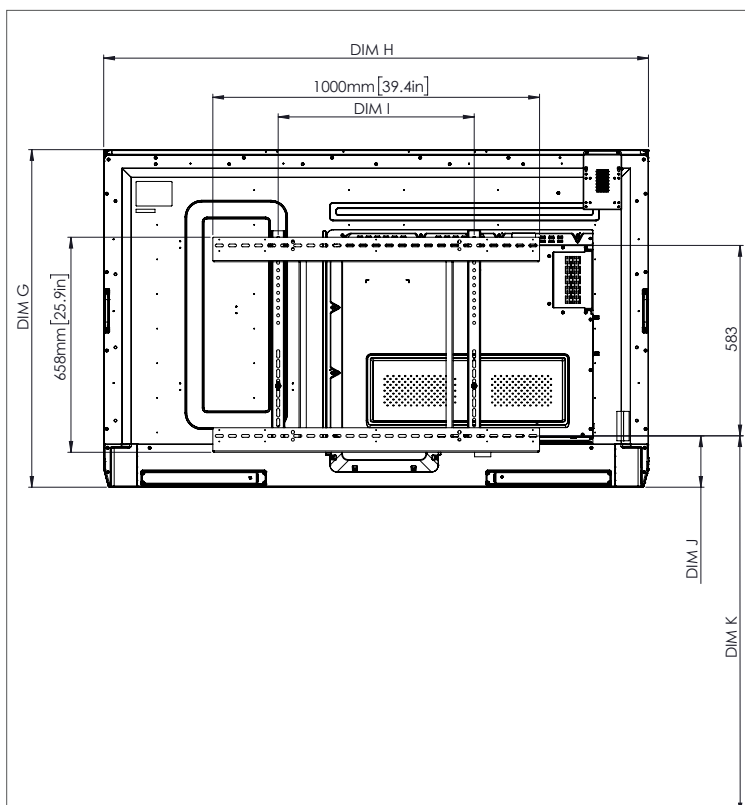

TECHNICAL DRAWINGS

70"

Front

DIM	DIMENSION (MM)	DIMENSION (IN)
A	1768	70.0
B	1541	60.7
C	867	34.1
D	1107	43.6
E	136	5.4
F	67	2.6
G	1033	40.7
H	1668	65.7
I	600	23.6
J Min	157	6.2
J Max	295	11.6
K Min	1157	45.6
K Max	1295	51.0
L	95	3.7

Back

Side

Page 3