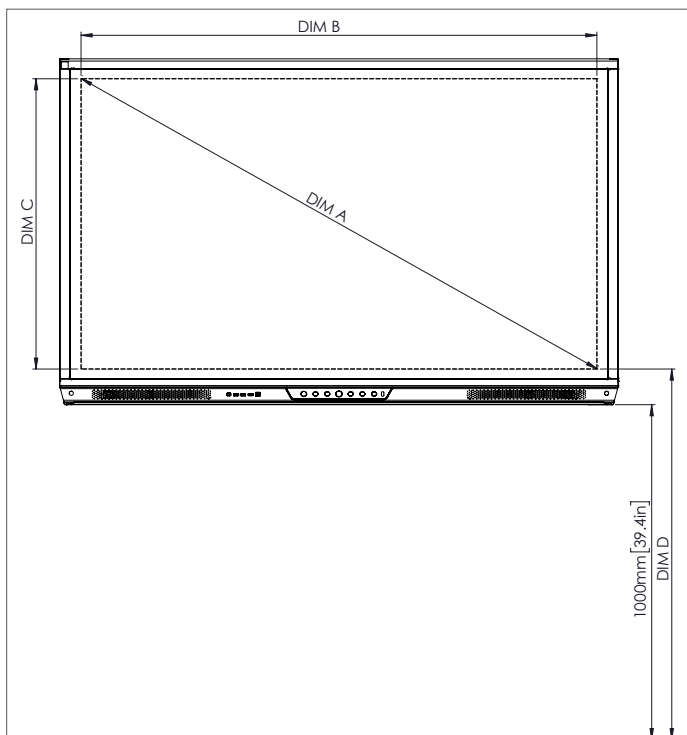

TECHNICAL DRAWINGS

70"

Front

DIM	DIMENSION (MM)	DIMENSION (IN)
A	1768	70.0
B	1541	60.7
C	867	34.1
D	1107	43.6
E	136	5.4
F	67	2.6
G	1033	40.7
H	1668	65.7
I	600	23.6
J Min	157	6.2
J Max	295	11.6
K Min	1157	45.6
K Max	1295	51.0
L	95	3.7